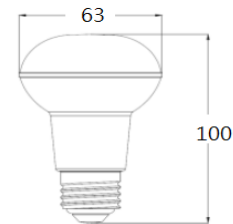

## GP LD DIM R63 5.2-60W E27 W GL

Order code	EAN	Packaging - SKU
087410-LDCE1	4895149087410	Eco blister, 1 pc/SKU
<b>Product</b>		
Category	LED Lamps	
Series	REFLECTOR R63- GLASS	
Model	REFLECTOR R63 DIMMABLE	
Description	GP LD R63 E27 5.2-60W 220-240V 36D DIM	
<b>General description</b>		
Energy label	G	
Lamp shape	Reflector R63	
Lamp base	E27	
Dimmable	Yes	
Mercury free	Yes	
Mercury content	0.0 mg	
Recycling	Yes	
<b>Electrical characteristics</b>		
Nominal wattage	5.2 W $\pm$ 10%	
Rated wattage	5.2 W	
Equivalent incandescent lamp power	60 W	
Power factor	>0.5	
Voltage	220-240V	
Operating frequency	50/60Hz	
Lamp current	21-24mA	
Weighted Energy Consumption	6 KWh / 1000 h	
<b>Light technical characteristics</b>		
Light colour	WARM WHITE	
Colour temperature	2700 K $\pm$ 270K	
Colour rendering index (Ra)	$\geq$ 80	
Colour consistency	<6 SDCM	
Nominal luminous flux	345 lm $\pm$ 10%	
Rated luminous flux	345 lm	
Rated peak intensity	cd	
Luminous intensity	cd	
Lumen maintenance factor at end of life	$\geq$ 0.7	
Nominal beam angle	36°	
Rated beam angle	36°	
Warm-up time (60%)	INSTANT	
Starting time	<0.5 s	
<b>Lifespan</b>		
Nominal life time	15000 h	
Rated lamp life time	15000 h	
Switching cycles	50000	
<b>Product dimensions</b>		
Overall length (L)	100 mm $\pm$ 1 mm	
Diameter (D)	63 mm $\pm$ 1 mm	
<b>Product Compliance</b>		
	CE, ERP, ROHS, REACH	
<b>Warranty</b>	12 months from ex-factory date	