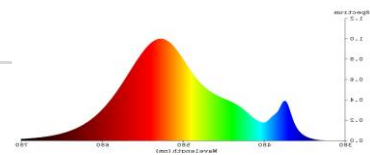

Spectral Distribution

GP LED Reflectors are designed for true direct replacement of standard halogen lamps.

- With compatible shapes & sizes
- Very low energy consumption
- Extremely long life
- Emit a warm white or cold white light for different ambience
- Instant start with full light output
- No UV

Applications

- Domestic and commercial applications
- General illumination
- Can be used everywhere at home
- Use outdoors only in enclosed and ventilated luminaires

* Please refer to website www.gp-lighting.com for the list of compatible dimmers.

www.gp-lighting.com